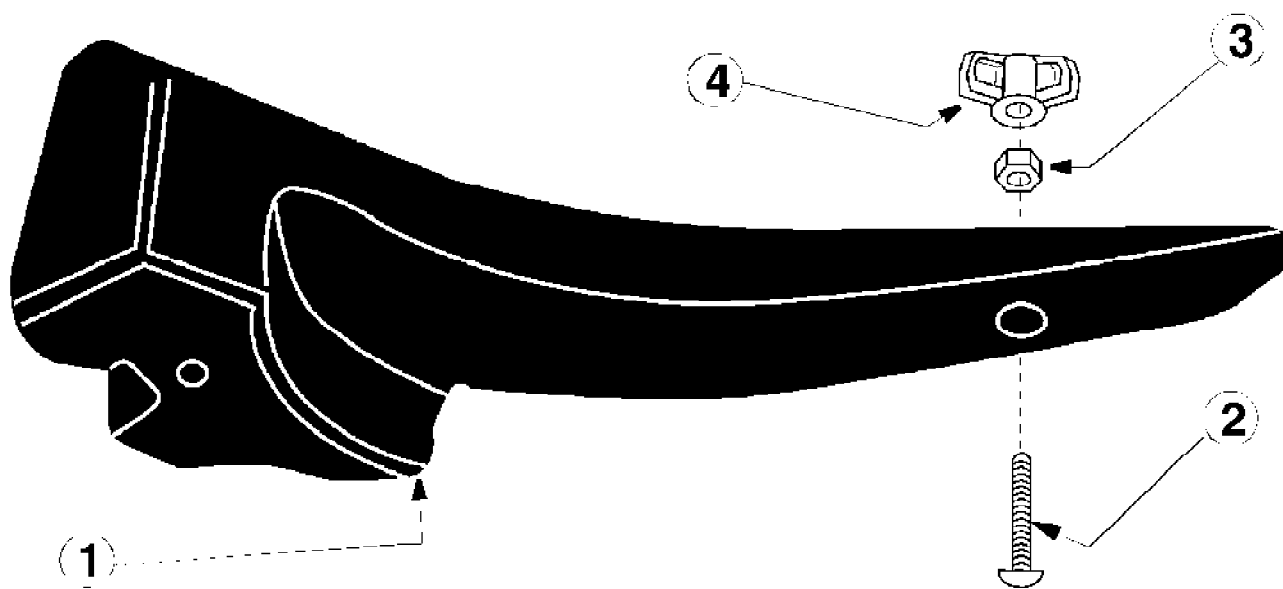

190-112-000 (1997)
38"/42" Mulching Kit

190-112-000 (1997)
38"/42" Mulching Kit

Ref #	Part Number	Qty	S/P/F	Description
1	731-1643	1	S	Mulching Plug
2	710-0578	1	/P	Machine Screw (1/4")
3	712-0291	1	S	Hex Locking Nut (1/4")
4	712-3087	1	/P	Wing Nut (1/4")